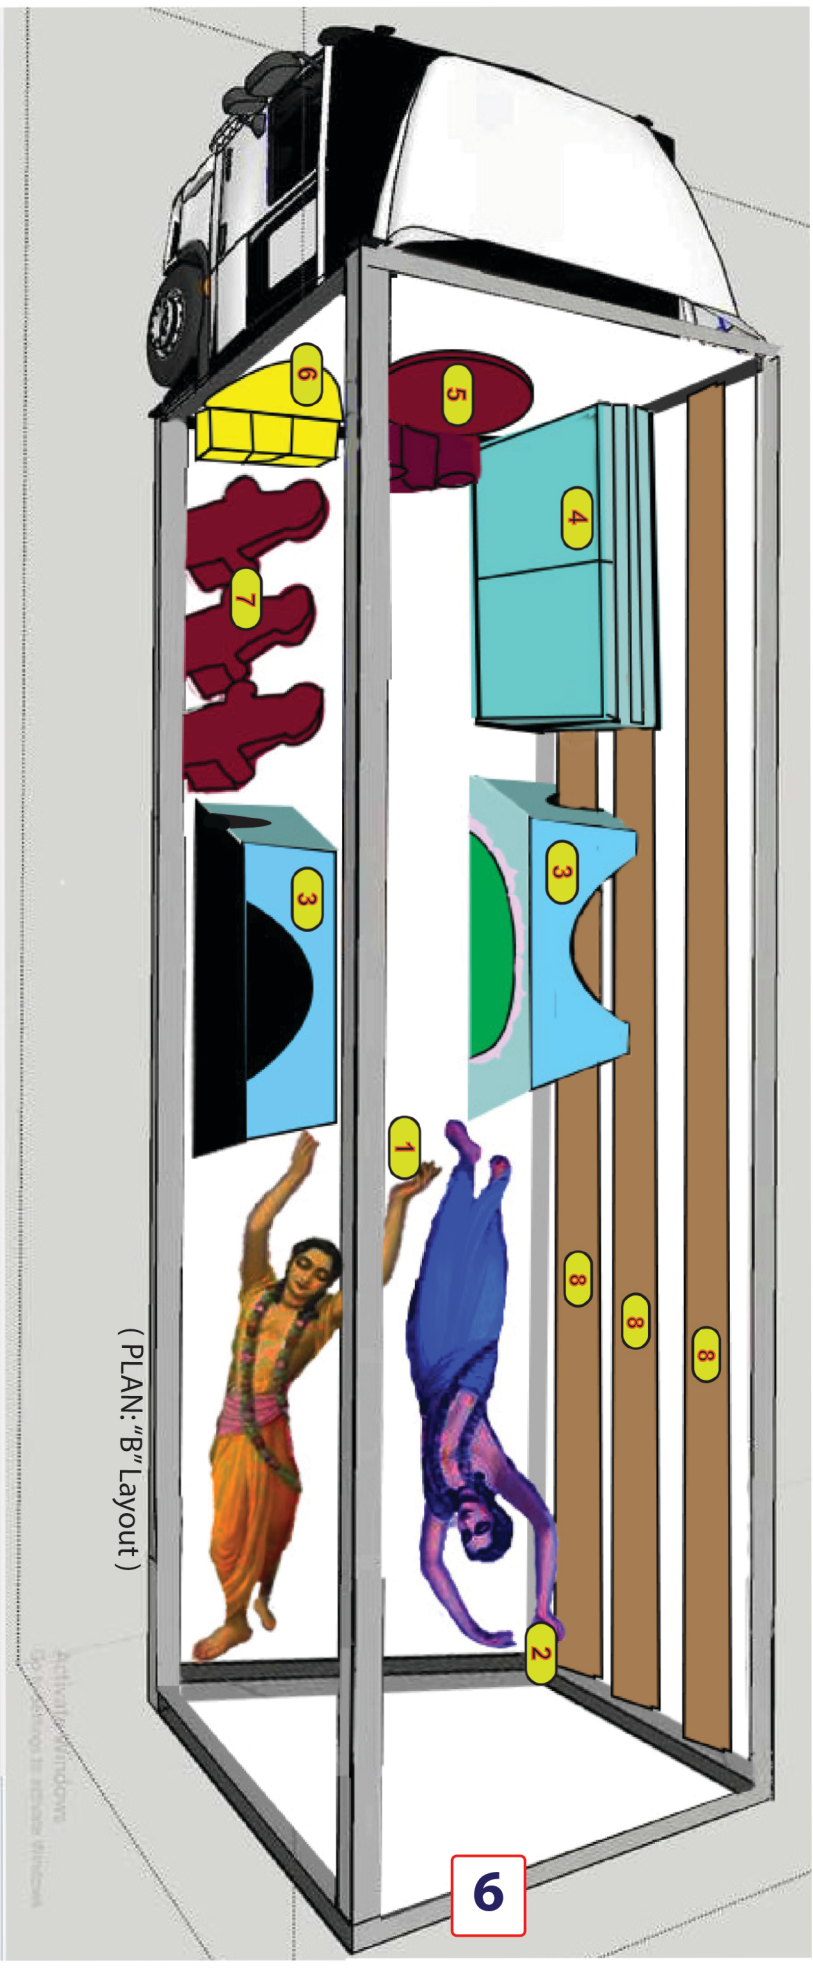

# The Essential Items Layout for SFRY

## 25 Ft. Bob-Tail Commercial Truck

1 Lord Caitanya

3 2 Float Halves

5 SP Backboard & Seat

7 3 Stage Thrones

2 Lord Nityananda

4 5 Stage Bases

6 3 Throne Bags & Back Boards

8 Wood Slats